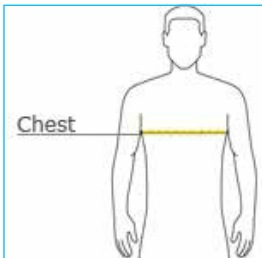

GLOSO STORE SIZE CHART

Item# AP32

Ogio Caliber 2.0 Polo

Item# AP32-GGS

- 5-ounce, 100% poly with stay-cool wicking technology
- OGIO jacquard neck tape
- Rib knit collar and cuffs
- OGIO heat transfer label for tag-free comfort
- Triple-needle shoulders and hem
- 3-button placket with OGIO dyed-to-match buttons
- OGIO badge on left sleeve
- Side vents

How to measure chest size:

With arms down at sides, measure around the upper body, under arms and over the fullest part of the chest.

Size Chart:

	XS	S	M	L	XL	2XL	3XL	4XL
Chest	32-34	35-37	38-40	41-43	44-46	47-49	50-53	54-57